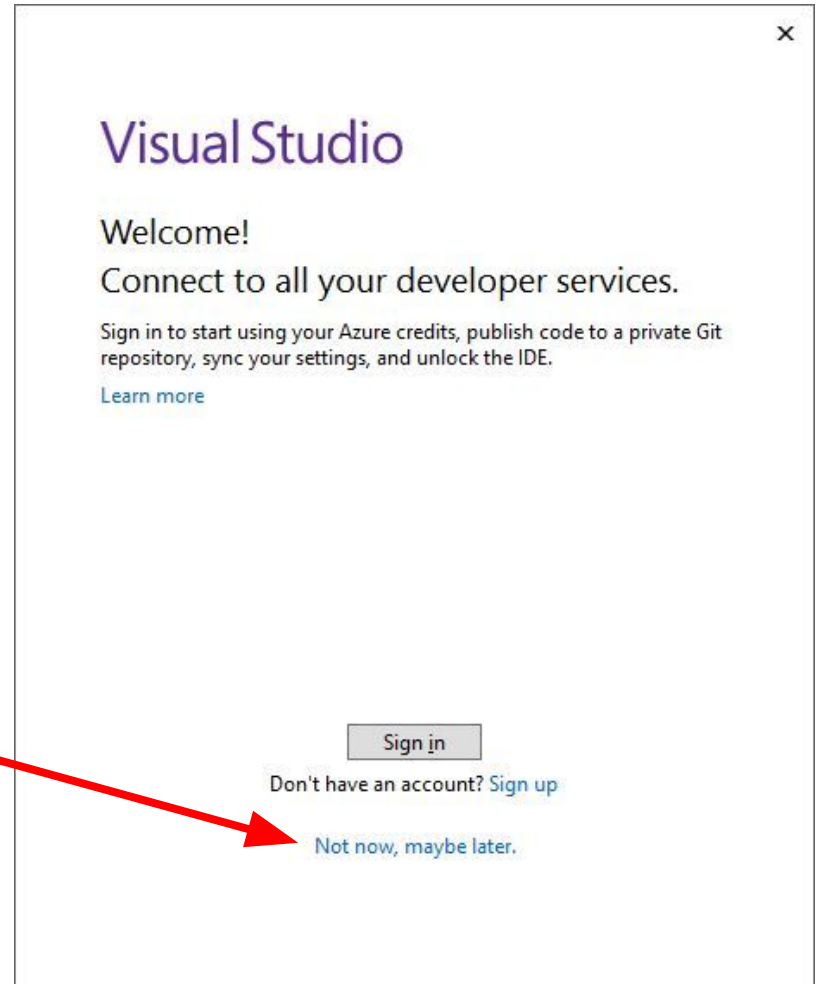

Visual Studio Sign In

Click 'Not now, maybe later'